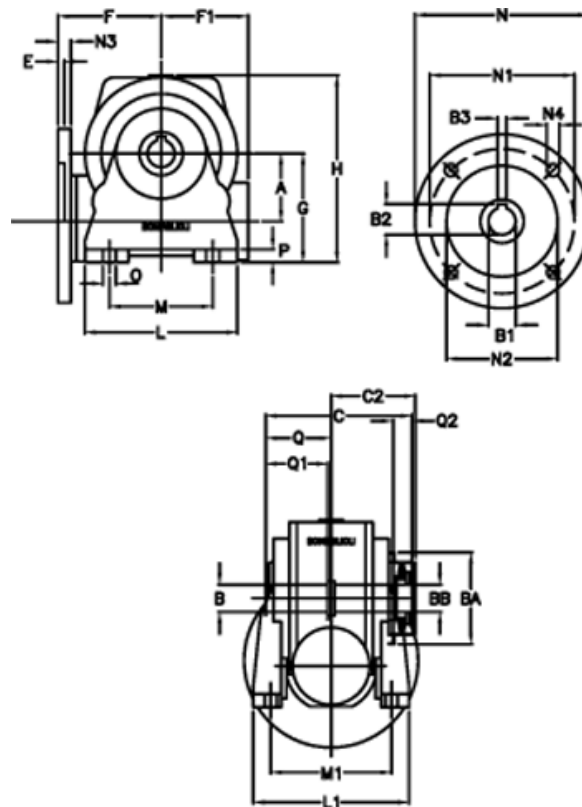

Data Sheet

Article number: 390204901413316

Description: Worm Gear with Torque Limiter
VF 49-L1-N-14 P80B14

Measures

a = 49.50	C2 = 63,5	L1 = 124	O = 8.5
B = 25	Description = VF 49N-xx-80B14	m = 63	P = 12
B1 E7 = 19	E = 3.0	M1 = 98.5	Q = 51.0
B2 = 21.8	F = 70	N = 120	Q1 = 41
B3 H9 = 6	F1 = 63	N1 = 100	Q2 = 15
BA = 63	g = 82	N2 = 80	
BB H7 = 14	H = 138.0	N3 = 10.0	
C = 105	L = 110	N4 = 7	